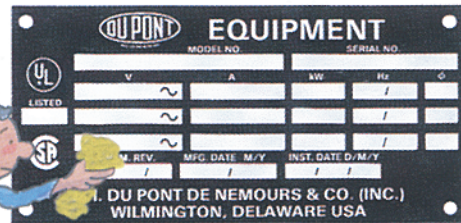

make the RIGHT CHOICE

Metalphoto® Anodized Aluminum Panel Fronts, Nameplates, Labels & Signs

Do your labels last a lifetime?

Do your nameplates get rubbed the wrong way?

Are your panels feeling the heat?

Do your signs just seem to fade away?