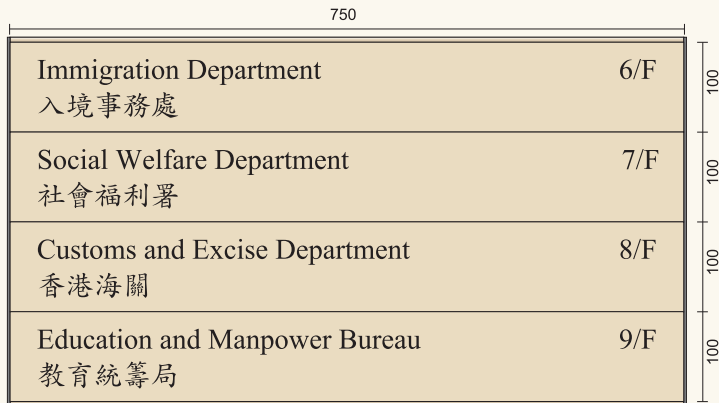

**WALL MOUNTED & CEILING HUNG SIGN**

**DESKTOP SIGN**