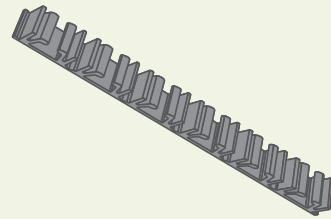

CEILING MOUNTED TYPE

CEILING HUNG WIRING CLIP

SIDE TRACK

TOP & BOTTOM STRIP

MULTI CLIP STRIP

LIST OF 25 SERIES COMPONENTS

125 STRIP

100 STRIP

75 STRIP

50 STRIP

25 STRIP