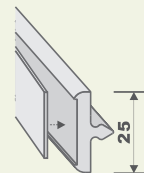

CEILING MOUNTED TYPE

CEILING HUNG WIRING CLIP

SIDE TRACK

TOP & BOTTOM STRIP

MULTI CLIP STRIP

LIST OF 25 SERIES COMPONENTS

125 STRIP

100 STRIP

75 STRIP

50 STRIP

25 STRIP