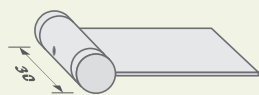

CEILING MOUNTED TYPE

CEILING HUNG WIRING CLIP

SIDE TRACK

TOP & BOTTOM STRIP

MULTI CLIP STRIP

LIST OF 25 SERIES COMPONENTS

125 STRIP

100 STRIP

75 STRIP

50 STRIP

25 STRIP