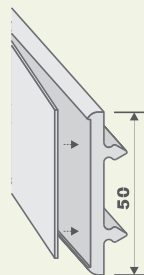

CEILING MOUNTED TYPE

CEILING HUNG WIRING CLIP

SIDE TRACK

TOP & BOTTOM STRIP

MULTI CLIP STRIP

LIST OF 25 SERIES COMPONENTS

125 STRIP

100 STRIP

75 STRIP

50 STRIP

25 STRIP