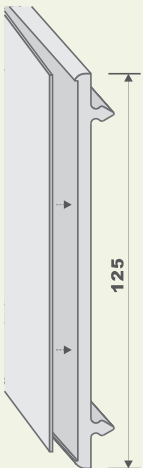

CEILING MOUNTED TYPE

CEILING HUNG WIRING CLIP

SIDE TRACK

TOP & BOTTOM STRIP

MULTI CLIP STRIP

LIST OF 25 SERIES COMPONENTS

125 STRIP

100 STRIP

75 STRIP

50 STRIP

25 STRIP