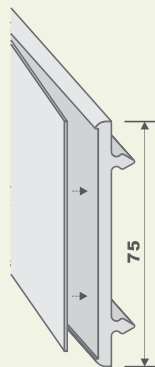

CEILING MOUNTED TYPE

CEILING HUNG WIRING CLIP

SIDE TRACK

TOP & BOTTOM STRIP

MULTI CLIP STRIP

LIST OF 25 SERIES COMPONENTS

125 STRIP

100 STRIP

75 STRIP

50 STRIP

25 STRIP