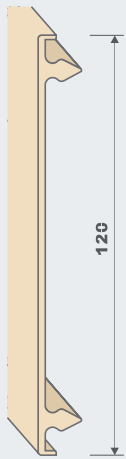

CEILING MOUNTED TYPE

CEILING HUNG WIRING CLIP

SIDE TRACK

TOP & BOTTOM STRIP

MULTI CLIP STRIP

LIST OF 20 SERIES COMPONENTS

120 STRIP

100 STRIP

80 STRIP

60 STRIP

40 STRIP

20 STRIP