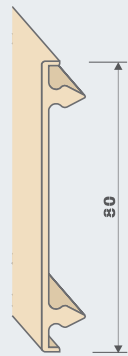

CEILING MOUNTED TYPE

CEILING HUNG WIRING CLIP

SIDE TRACK

TOP & BOTTOM STRIP

MULTI CLIP STRIP

LIST OF 20 SERIES COMPONENTS

120 STRIP

100 STRIP

80 STRIP

60 STRIP

40 STRIP

20 STRIP