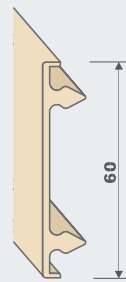

CEILING MOUNTED TYPE

CEILING HUNG WIRING CLIP

SIDE TRACK

TOP & BOTTOM STRIP

MULTI CLIP STRIP

LIST OF 20 SERIES COMPONENTS

120 STRIP

100 STRIP

80 STRIP

60 STRIP

40 STRIP

20 STRIP