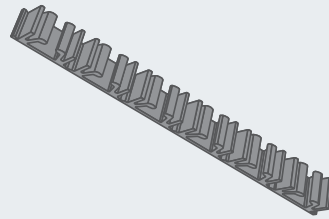

CEILING MOUNTED TYPE

CEILING HUNG WIRING CLIP

SIDE TRACK

TOP & BOTTOM STRIP

MULTI CLIP STRIP

LIST OF 20 SERIES COMPONENTS

120 STRIP

100 STRIP

80 STRIP

60 STRIP

40 STRIP

20 STRIP