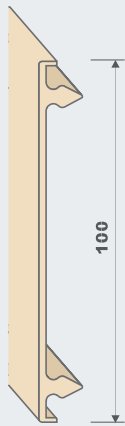

CEILING MOUNTED TYPE

CEILING HUNG WIRING CLIP

SIDE TRACK

TOP & BOTTOM STRIP

MULTI CLIP STRIP

LIST OF 20 SERIES COMPONENTS

120 STRIP

100 STRIP

80 STRIP

60 STRIP

40 STRIP

20 STRIP